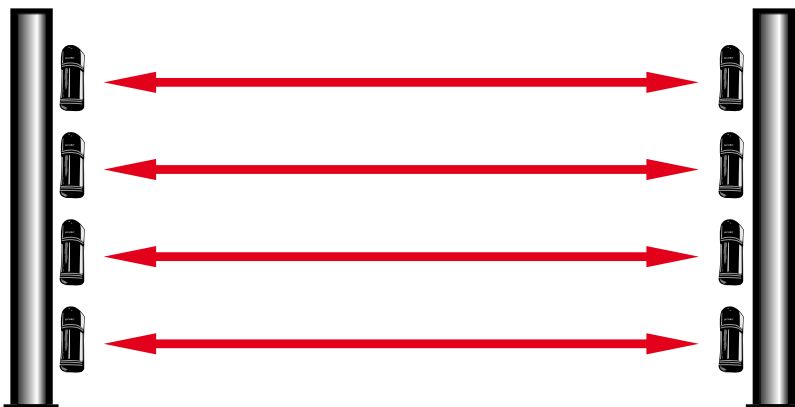

Thanks to its compact design this new series could be used for single beam installations as well as multi-beam configurations due to the new 8 (eight) digital frequency channels.

Luminous digit on receiver for easy alignment operations.

Dedicated output for disqualification signal.

Buzzer acoustic signal for simple testing operation.

Suitable for easy mounting in SICURIT towers BEC and BET.

| Technical Features | BSBE050 | BSBE100 | BSBE150 | BSBE200 |
|-----------------------------|-----------------------------------|---------|---------|---------|
| Range | 50 mt. | 100 mt. | 150 mt. | 200 mt. |
| Number of Beams | 3 | | | |
| Digital Frequency Channels | 8 selectable | | | |
| Detection mode | 3 beams blocked simultaneously | | | |
| Response time | 50 / 250msec. | | | |
| Alarm Output | Relay contact output N.O. or N.C. | | | |
| Power Supply | 12VDC | | | |
| Optical axis adjustment (H) | 180° | | | |
| Optical axis adjustment (V) | 20° | | | |
| Dimensions | 27 (H) x 9,5 (W) x 9,5 (D) cm. | | | |

Multibeams Configuration

SICURIT provides state of the art towers with all the accessories necessary to customize your barriers for specific applications. BEC and BET towers are available in different heights, from 1,5 to 3 mt. Thanks to the digital frequency channels, up to 8 BSBE IR beams can be assembled in SICURIT towers for higher security degree.